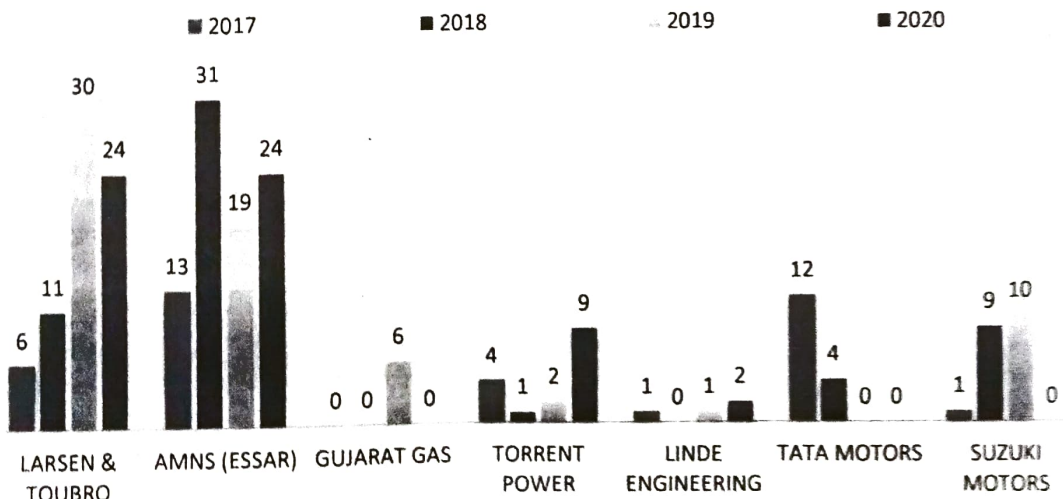

DR. S. & S. S. GHANDHY COLLEGE OF ENGG. & TECH SURAT

TRAINING & PLACEMENT CELL DATA SUMMARY

MAJOR RECRUITERS	YEAR			
NAME OF COMPANIES	2017	2018	2019	2020
LARSEN & TOUBRO	6	11	30	24
AMNS (ESSAR)	13	31	19	24
GUJARAT GAS	0	0	6	0
TORRENT POWER	4	1	2	9
LINDE ENGINEERING	1	0	1	2
TATA MOTORS	12	4	0	0
SUZUKI MOTORS	1	9	10	0
OTHERS	77	66	94	74
TOTAL	114	122	162	133

MAJOR RECRUITERS

TRAINING AND PLACEMENT OFFICER
(G.E.S. CL II)
Dr. S. & S. S. Ghandhy Engg. College
Majura Gate,
SURAT - 395 001.

Principal,
Dr. S. and S. S. Ghandhy
College of Engineering and Technology,
Majura Gate, Surat.