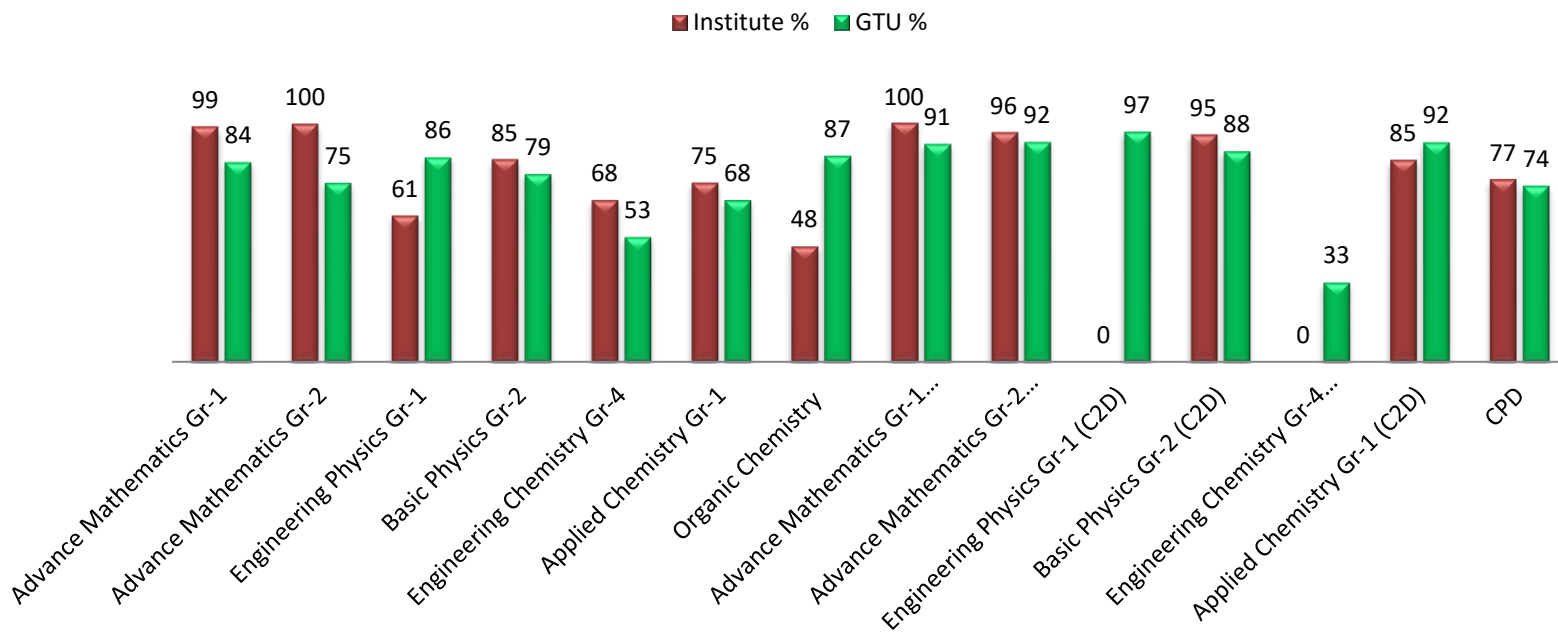

First Year Result Analysis

Dr. S. & S. S. Ghandhy College of Engg. & Tech., Surat General Department Result Analysis Term-192 Sem-2 (2019-20)