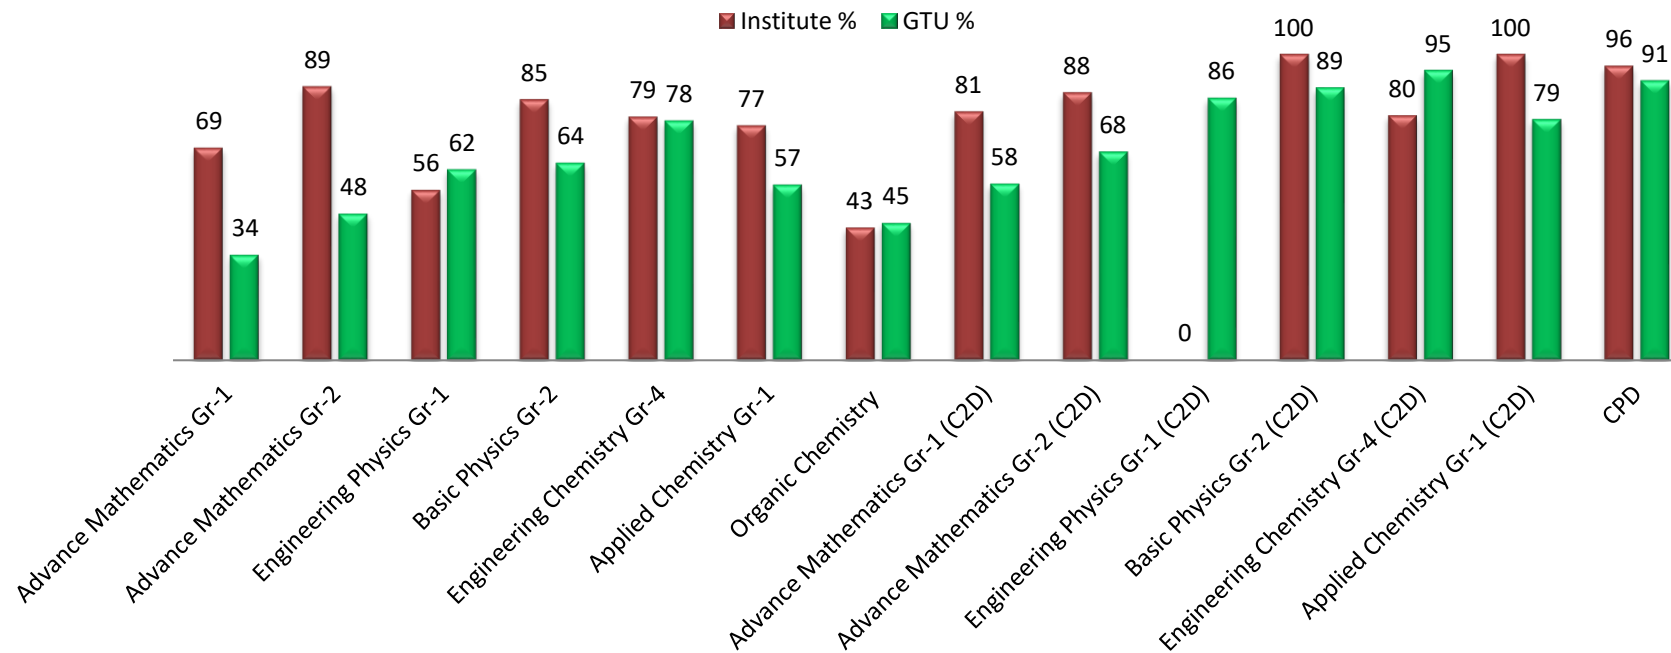

First Year Result Analysis

Dr. S. & S. S. Gandhi College of Engg. & Tech., Surat General Department Result Analysis Term-151 Sem-1 (2015-16)

First Year Result Analysis

Dr. S. & S. S. Gandhi College of Engg. & Tech., Surat General Department Result Analysis Term-152 Sem-2 (2015-16)