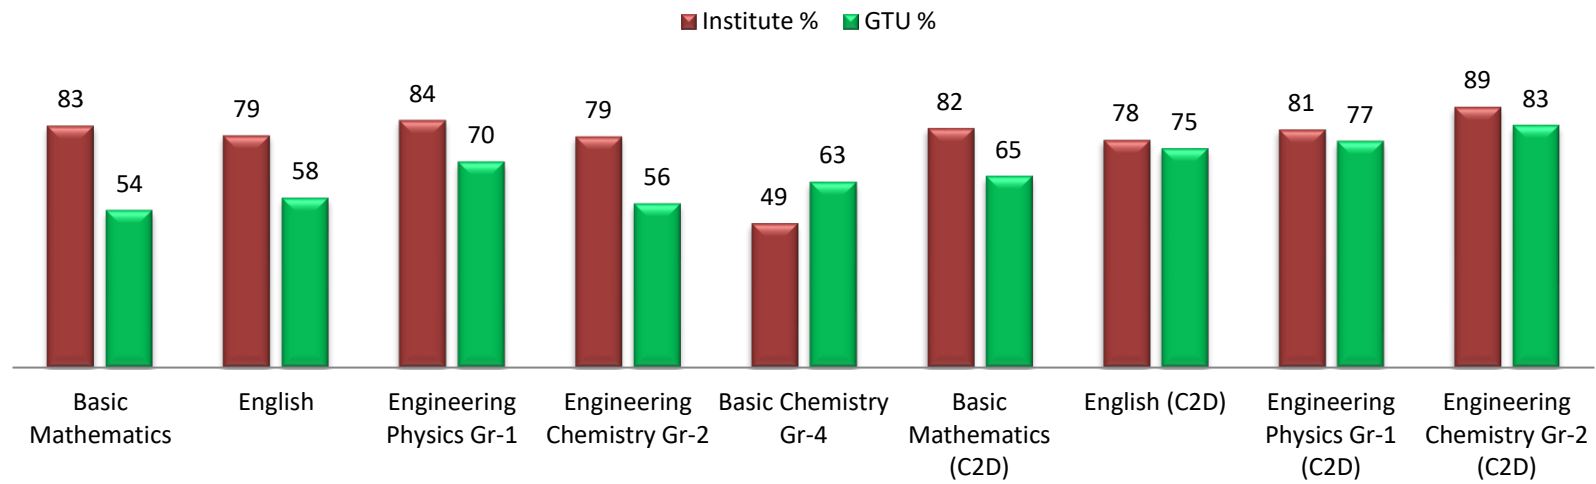

First Year Result Analysis

Dr. S. & S. S. Gandhi College of Engg. & Tech., Surat General Department Result Analysis Term-161 Sem-1 (2016-17)