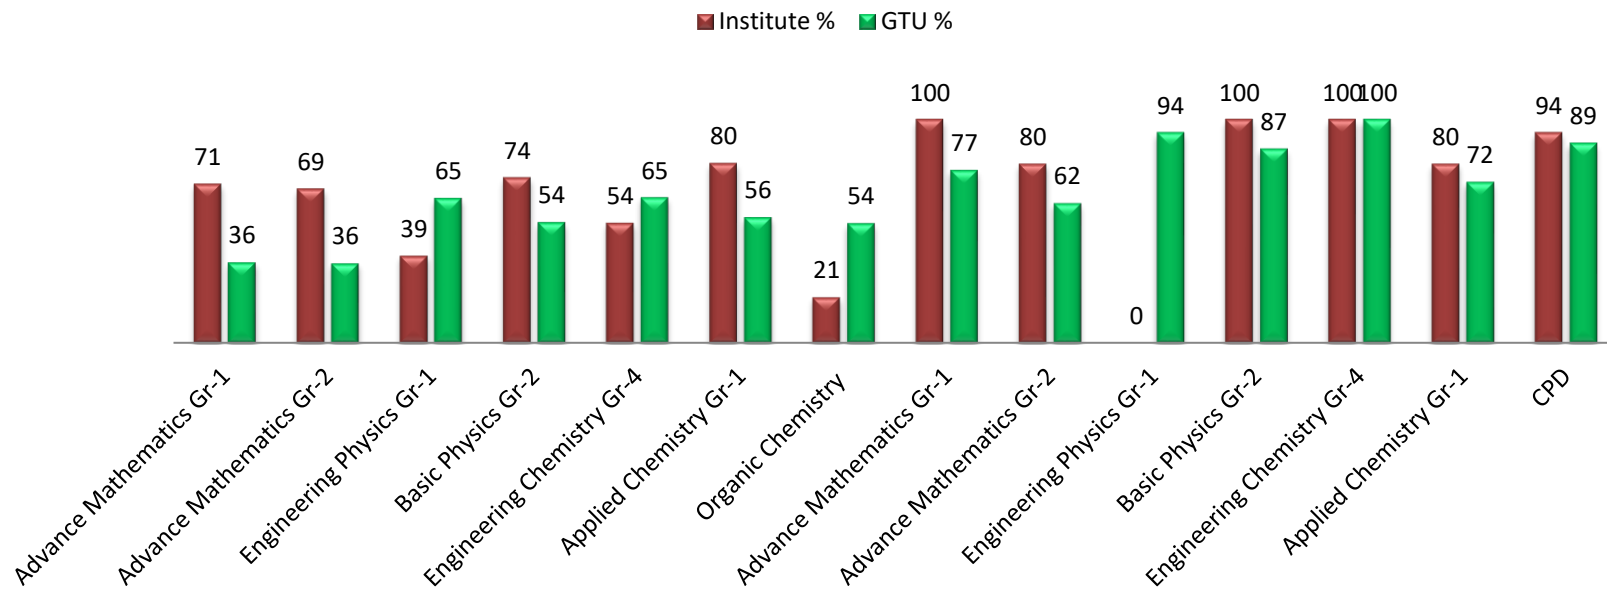

First Year Result Analysis

Dr. S. & S. S. Gandhi College of Engg. & Tech., Surat
General Department
Result Analysis Term-172 Sem-2 (2017-18)