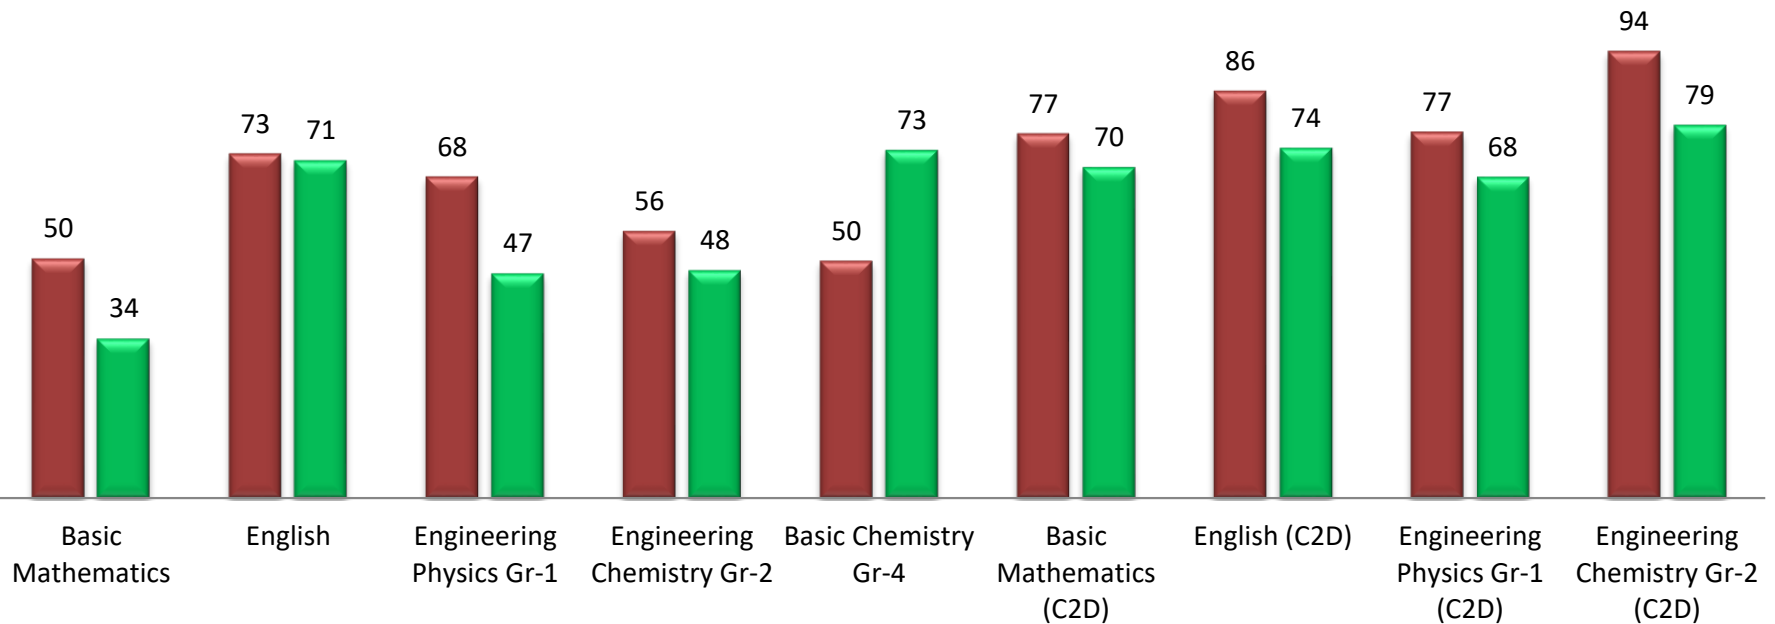

First Year Result Analysis

Dr. S. & S. S. Ghandhy College of Engg. & Tech., Surat General Department Result Analysis Term-191 Sem-1 (2019-20)

■ Institute % ■ GTU %