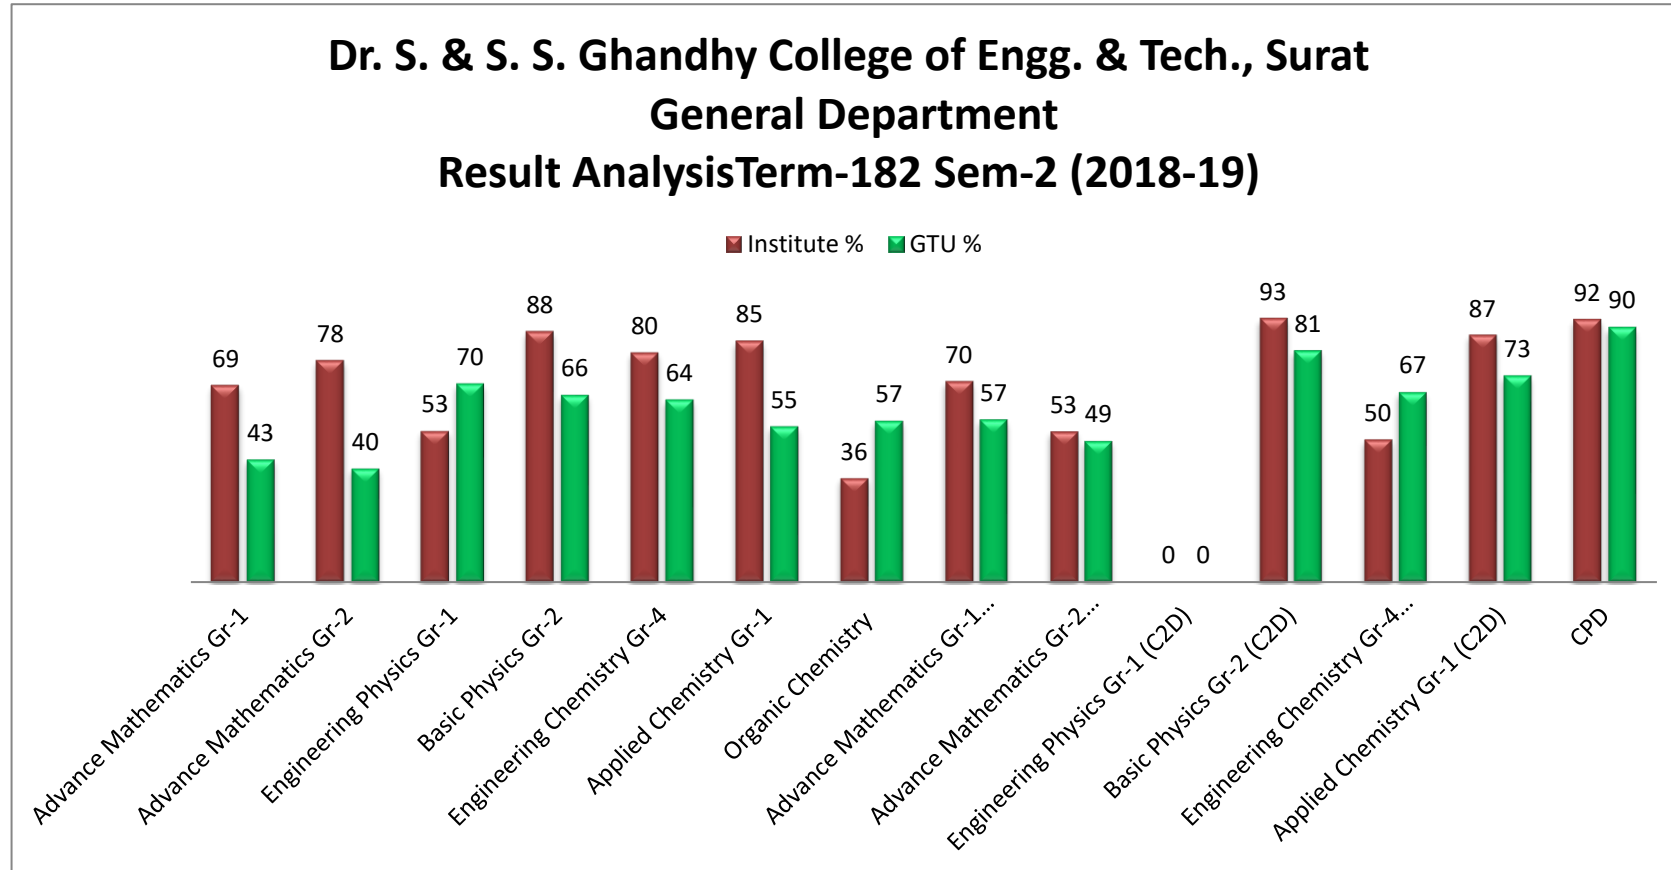

First Year Result Analysis