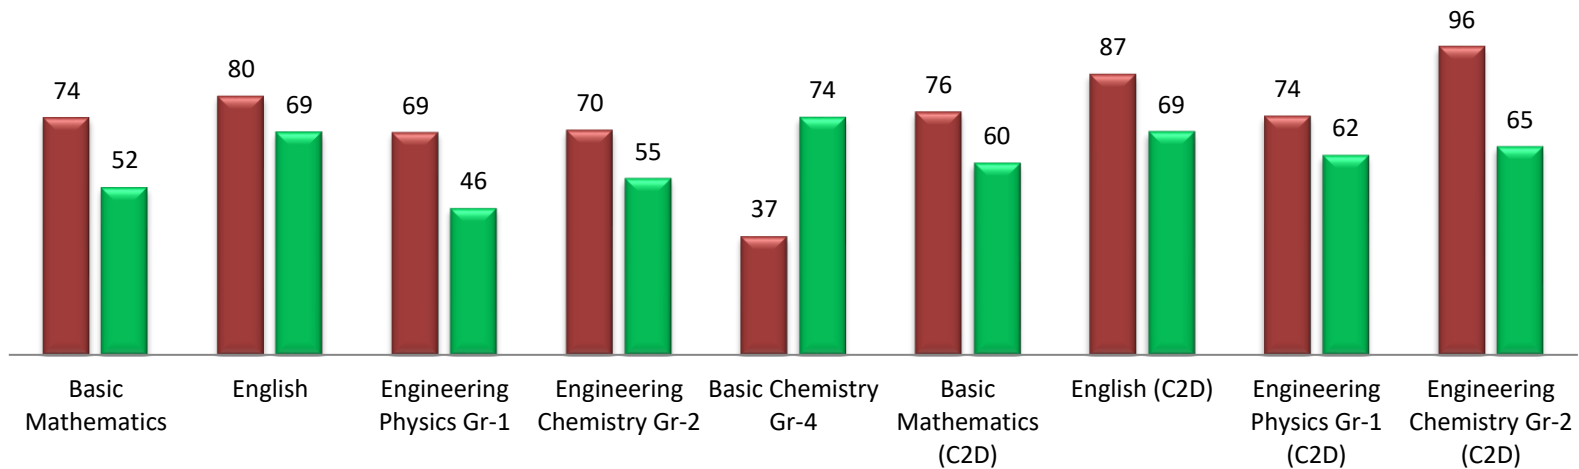

First Year Result Analysis

Dr. S. & S. S. Gandhi College of Engg. & Tech., Surat General Department Result Analysis Term-181 Sem-1 (2018-19)

■ Institute % ■ GTU %