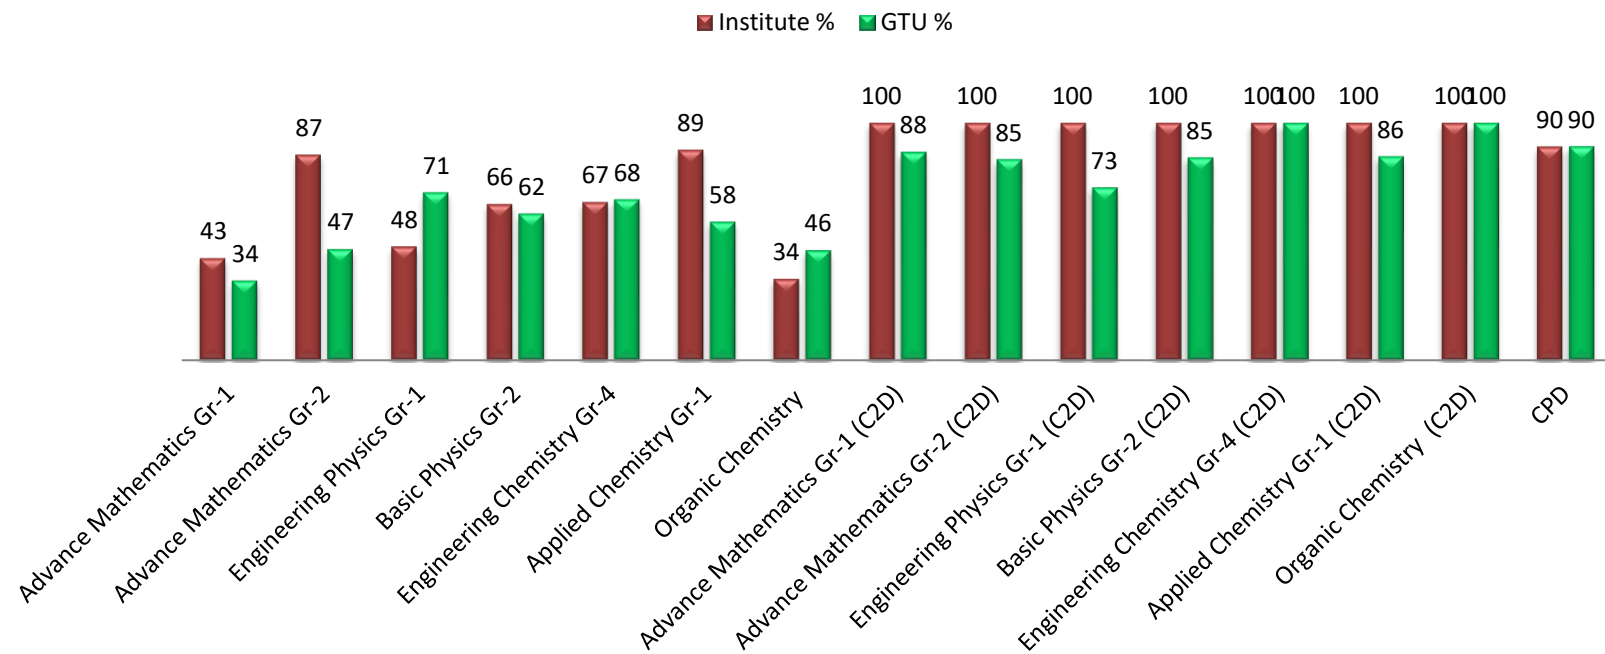

First Year Result Analysis

Dr. S. & S. S. Ghandhy College of Engg. & Tech., Surat General Department Result Analysis Term-162 Sem-2 (2016-17)