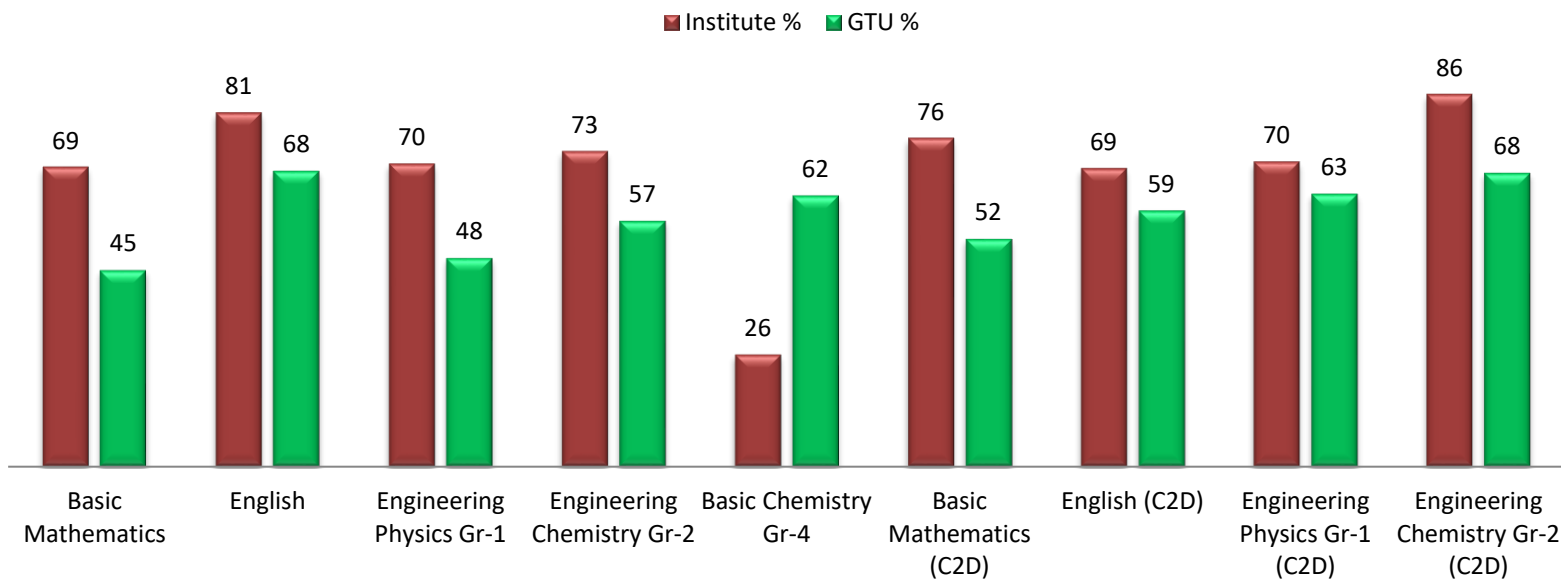

First Year Result Analysis

Dr. S. & S. S. Gandhi College of Engg. & Tech., Surat General Department Result Analysis Term-171 Sem-1 (2017-18)