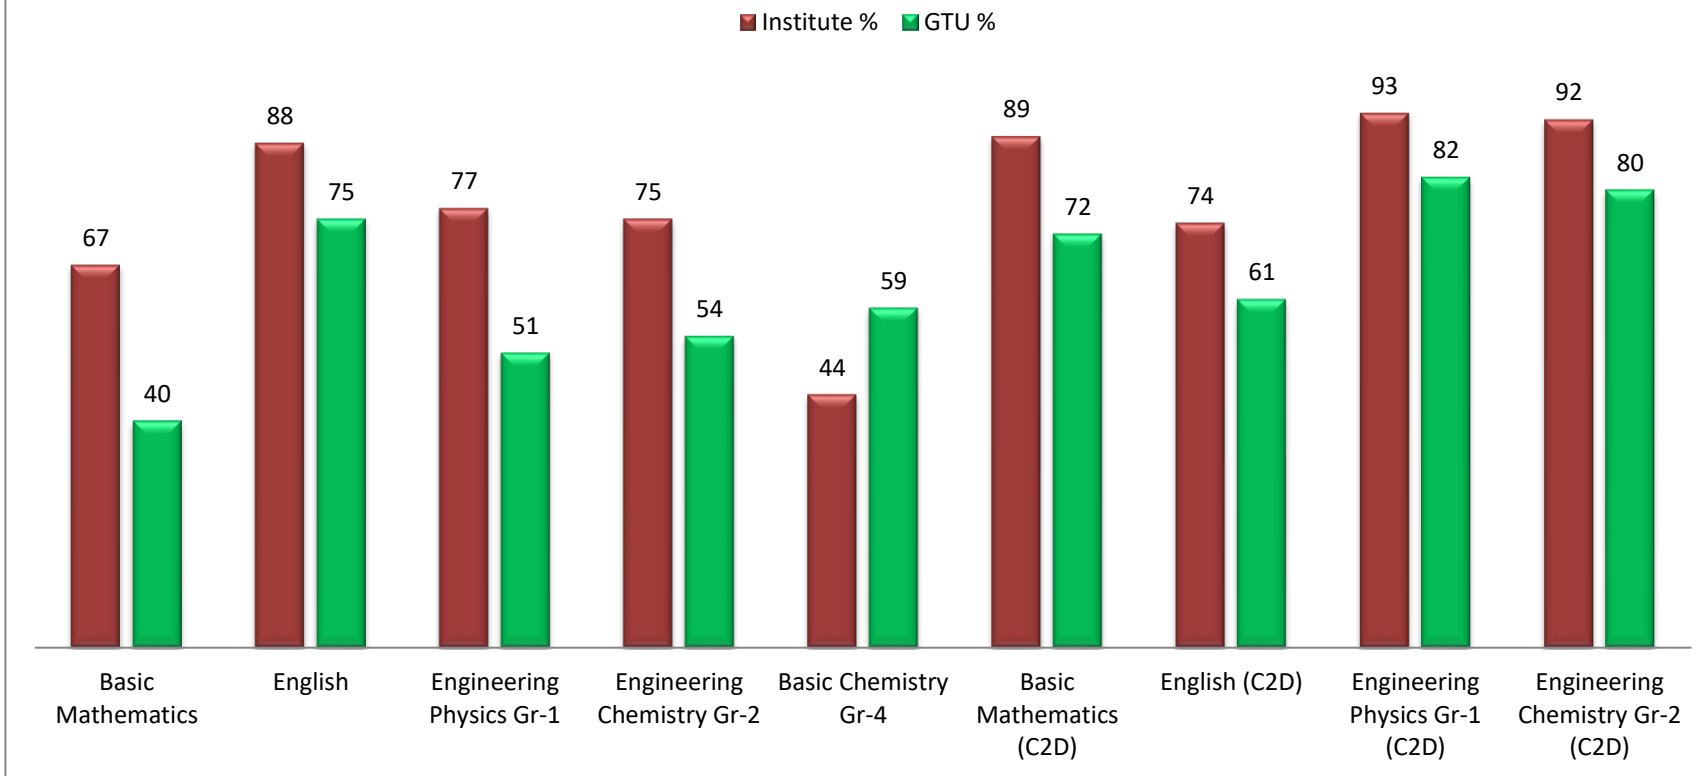

First Year Result Analysis

Dr. S. & S. S. Gandhi College of Engg. & Tech., Surat General Department Result Analysis Term-151 Sem-1 (2015-16)

First Year Result Analysis

Dr. S. & S. S. Gandhi College of Engg. & Tech., Surat General Department Result Analysis Term-152 Sem-2 (2015-16)