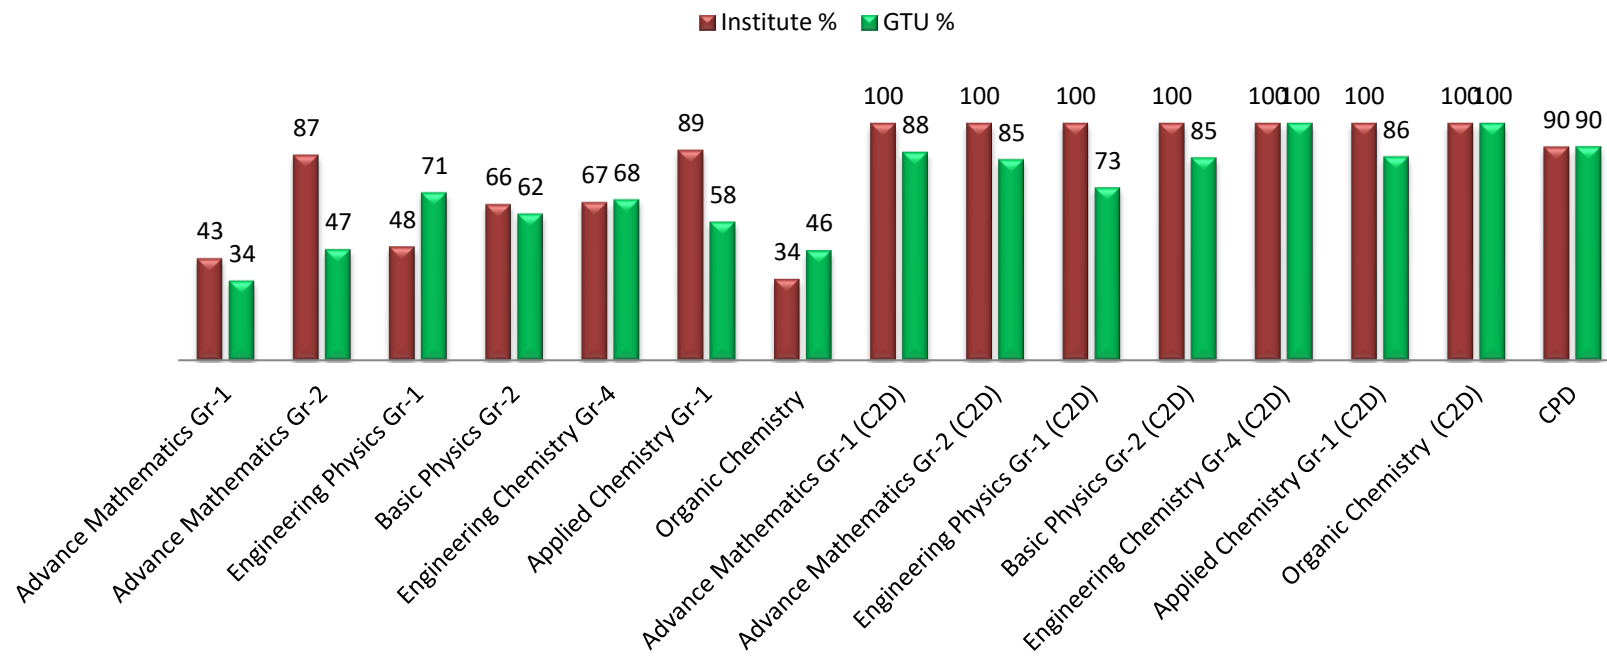

Dr. S. & S. S. Gandhi College of Engg. & Tech., Surat
Science & Humanities Department
First Year Result Analysis-Term-162 Sem-2 (2016-17)