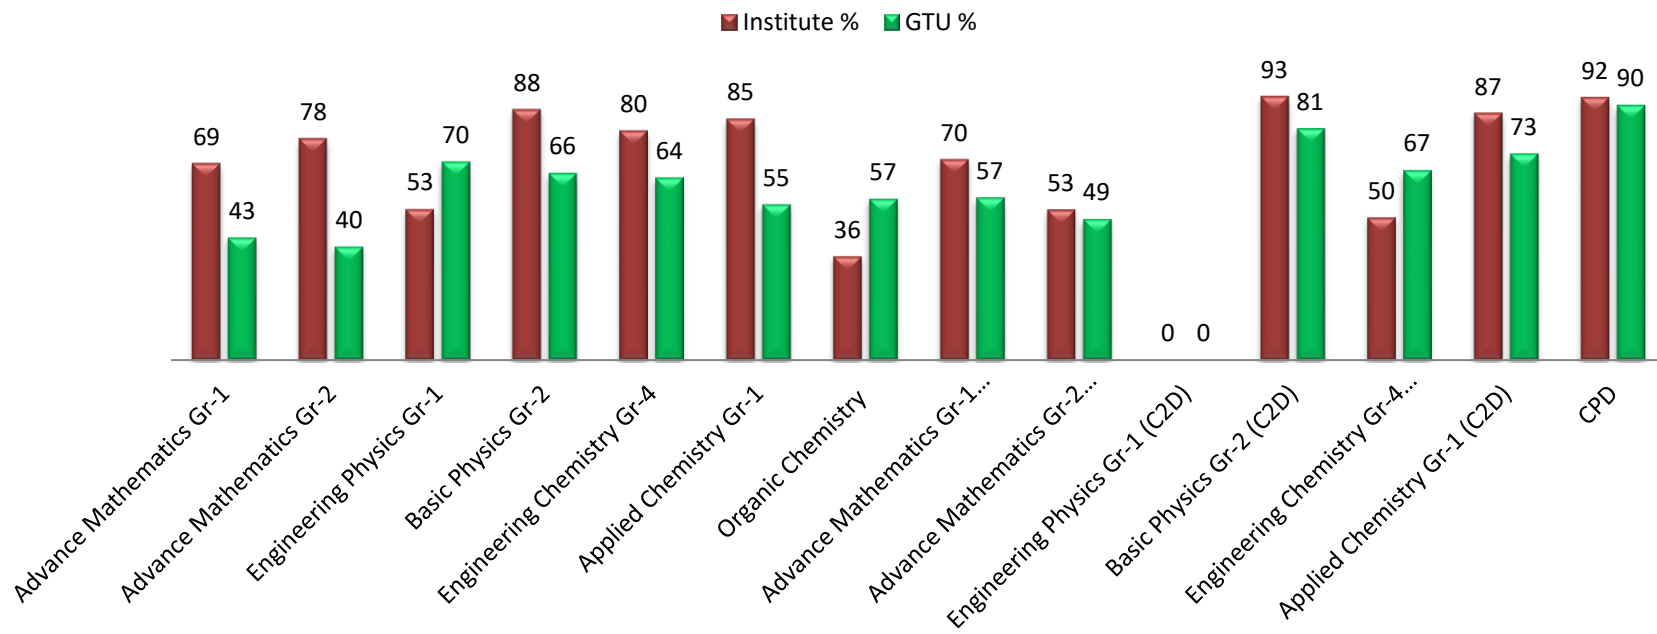

Dr. S. & S. S. Gandhi College of Engg. & Tech., Surat
Science & Humanities Department
First Year Result Analysis-Term-182 Sem-2 (2018-19)