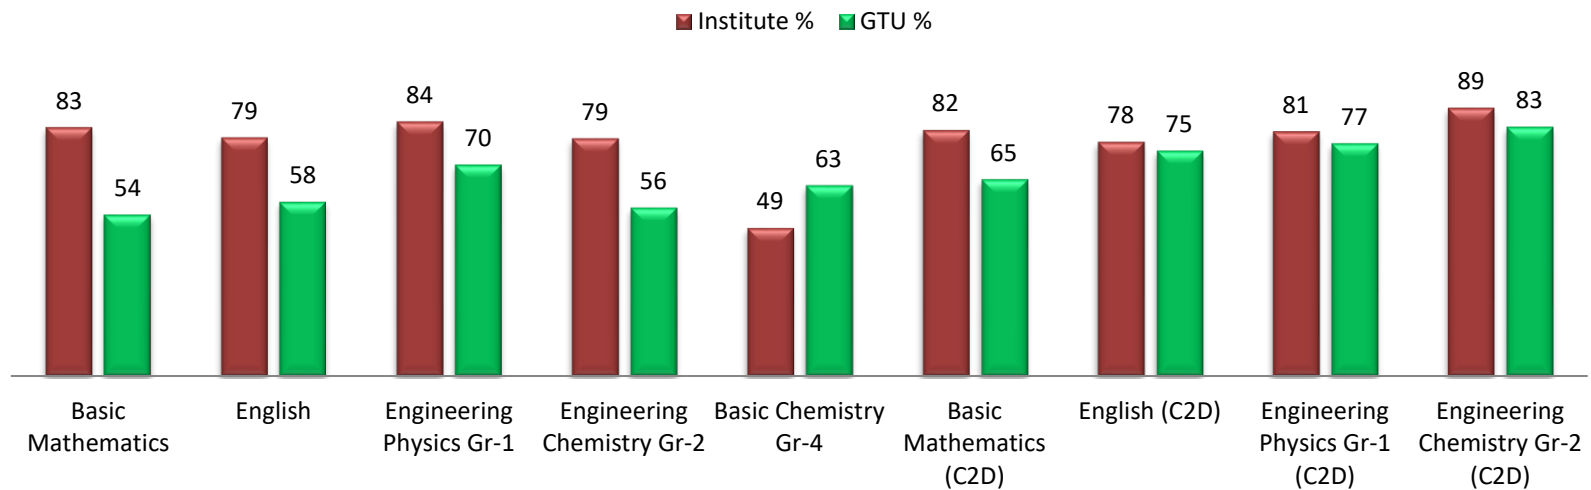

Dr. S. & S. S. Ghandhy College of Engg. & Tech., Surat
Science & Humanities Department
First Year Result Analysis-Term-161 Sem-1 (2016-17)