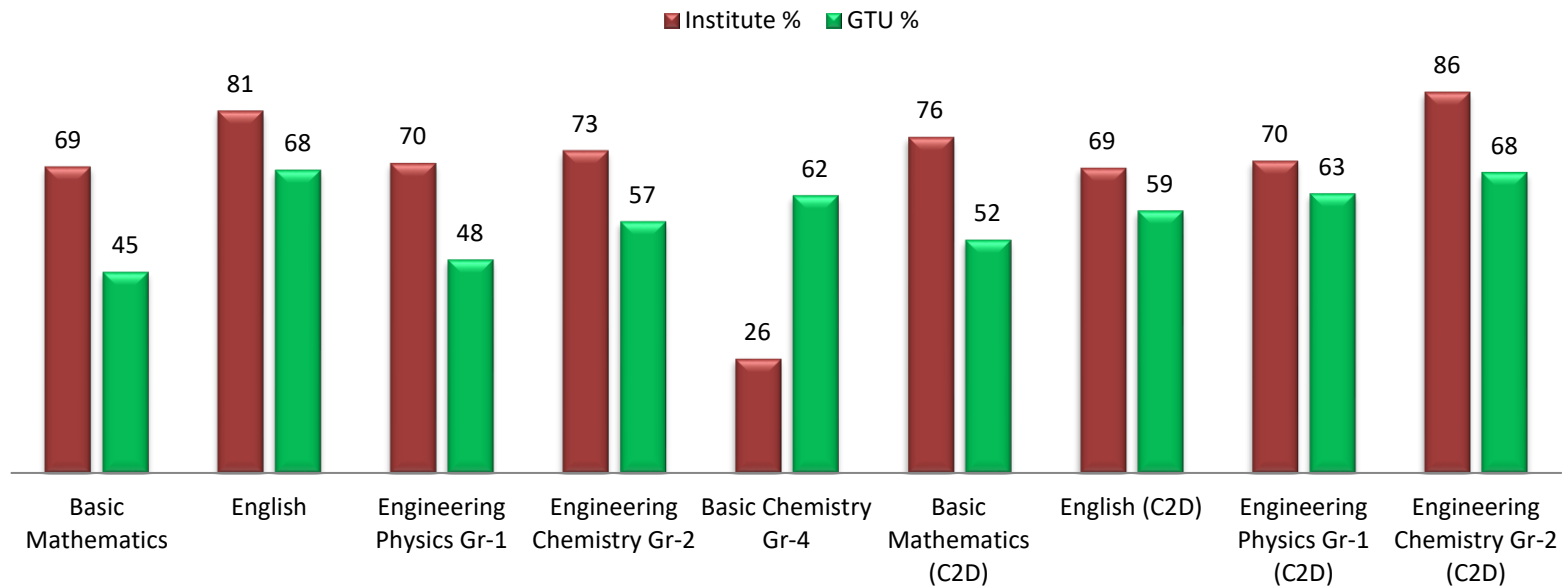

Dr. S. & S. S. Ghandhy College of Engg. & Tech., Surat
Science & Humanities Department
First Year Result Analysis-Term-171 Sem-1 (2017-18)