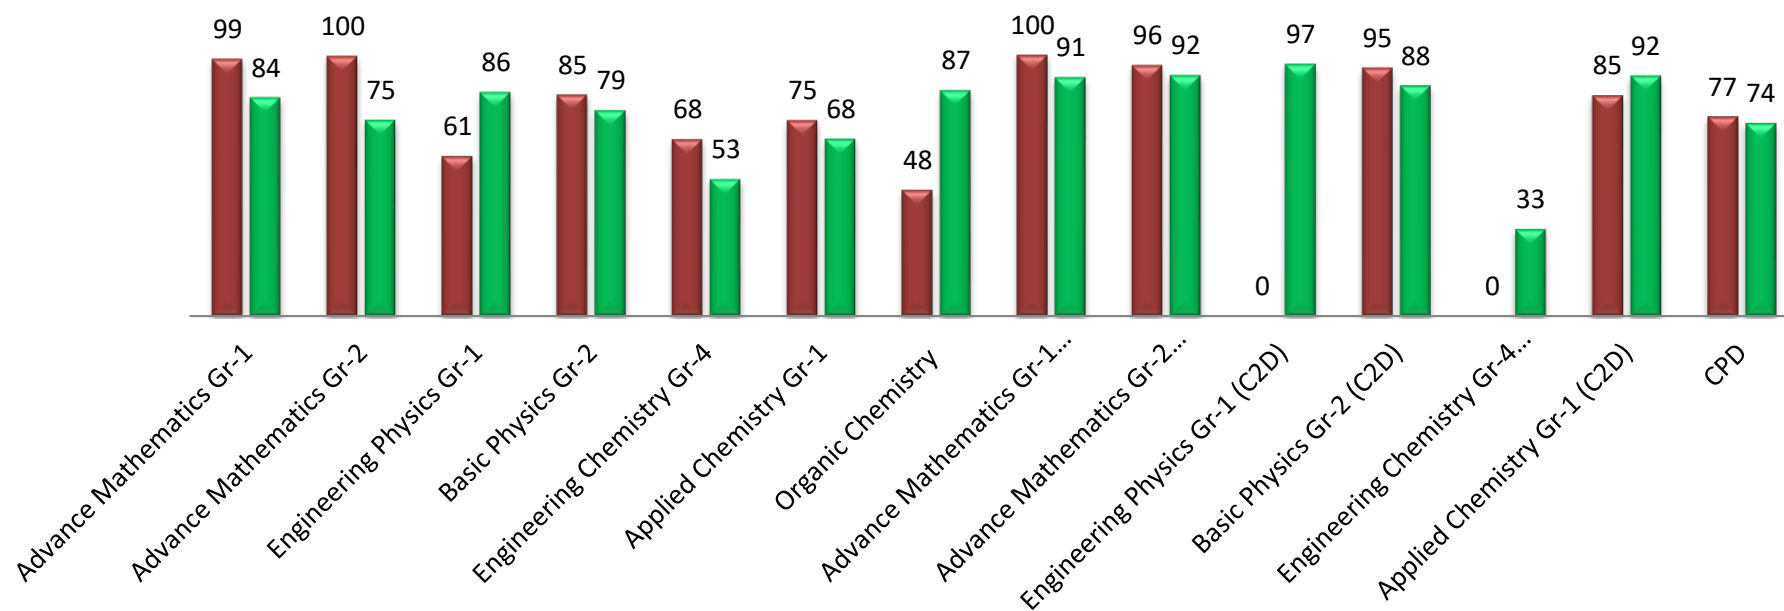

Dr. S. & S. S. Gandhi College of Engg. & Tech., Surat
Science & Humanities Department
First Year Result Analysis-Term-192 Sem-2 (2019-20)

■ Institute %   ■ GTU %