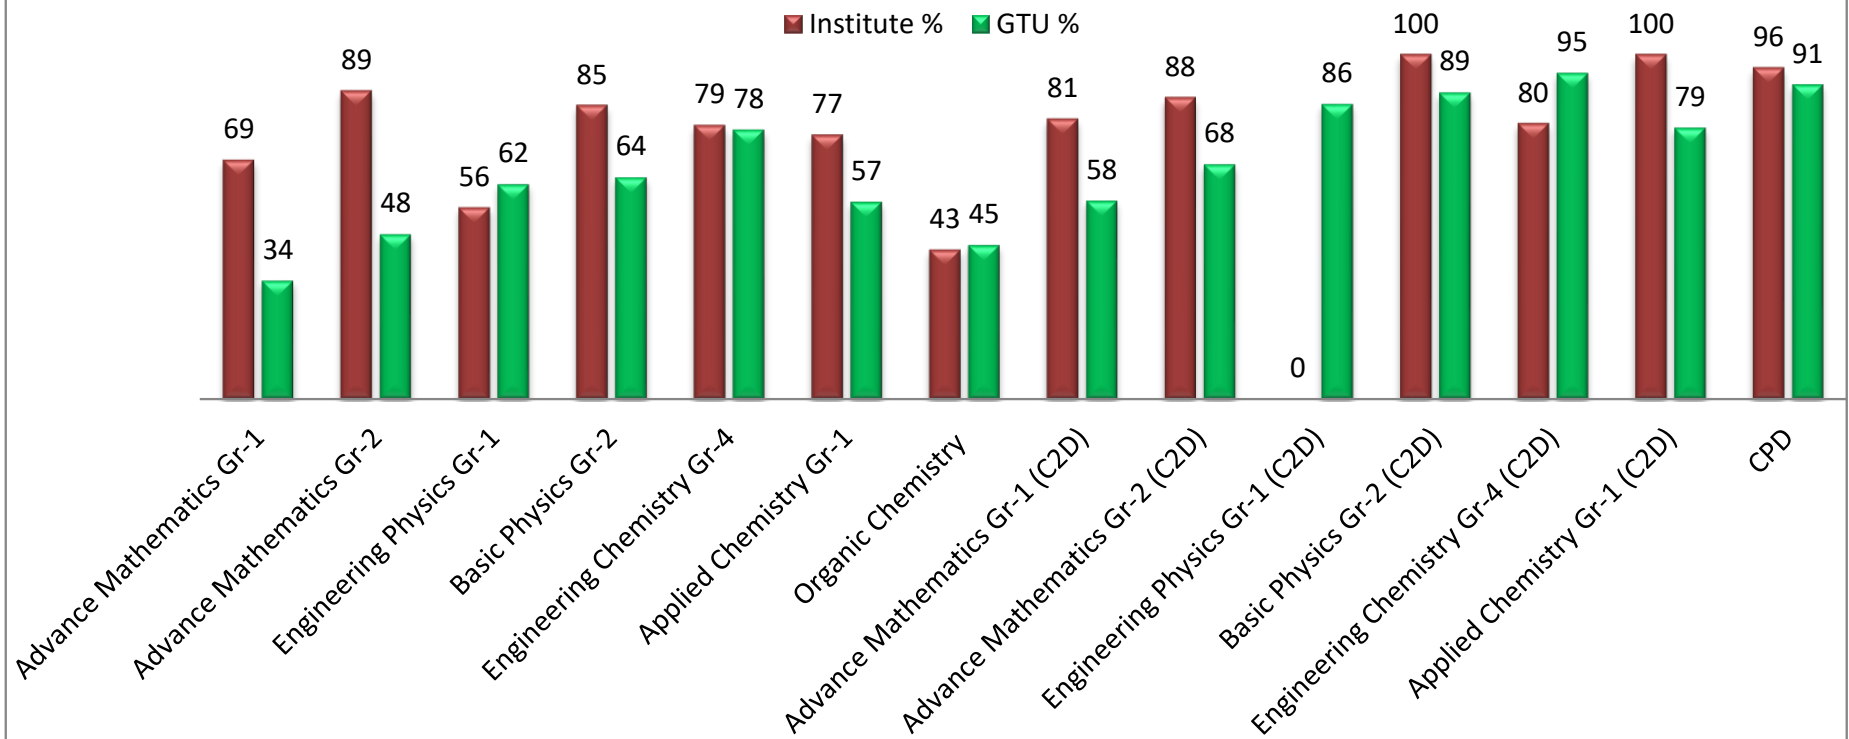

Dr. S. & S. S. Gandhi College of Engg. & Tech., Surat
Science & Humanities Department
First Year Result Analysis-Term-151 Sem-1 (2015-16)

Dr. S. & S. S. Ghandhy College of Engg. & Tech., Surat
Science & Humanities Department
First Year Result Analysis-Term-152 Sem-2 (2015-16)