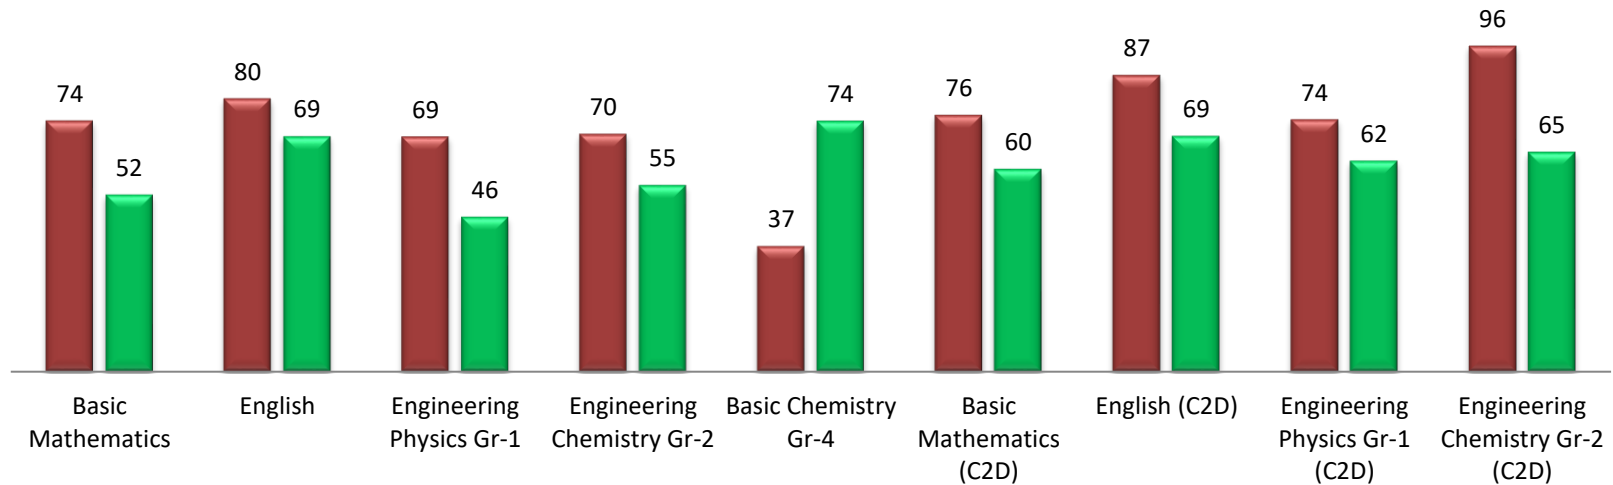

Dr. S. & S. S. Gandhi College of Engg. & Tech., Surat
Science & Humanities Department
First Year Result Analysis-Term-181 Sem-1 (2018-19)

■ Institute % ■ GTU %