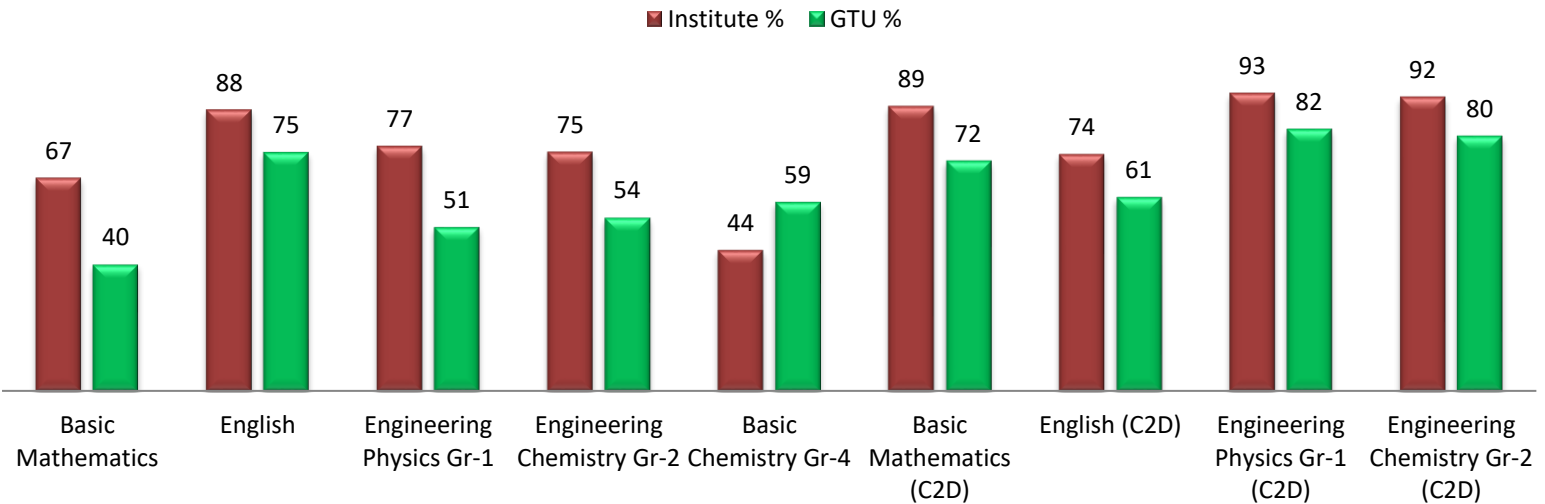

Dr. S. & S. S. Gandhi College of Engg. & Tech., Surat
Science & Humanities Department
First Year Result Analysis-Term-151 Sem-1 (2015-16)

Dr. S. & S. S. Ghandhy College of Engg. & Tech., Surat
Science & Humanities Department
First Year Result Analysis-Term-152 Sem-2 (2015-16)