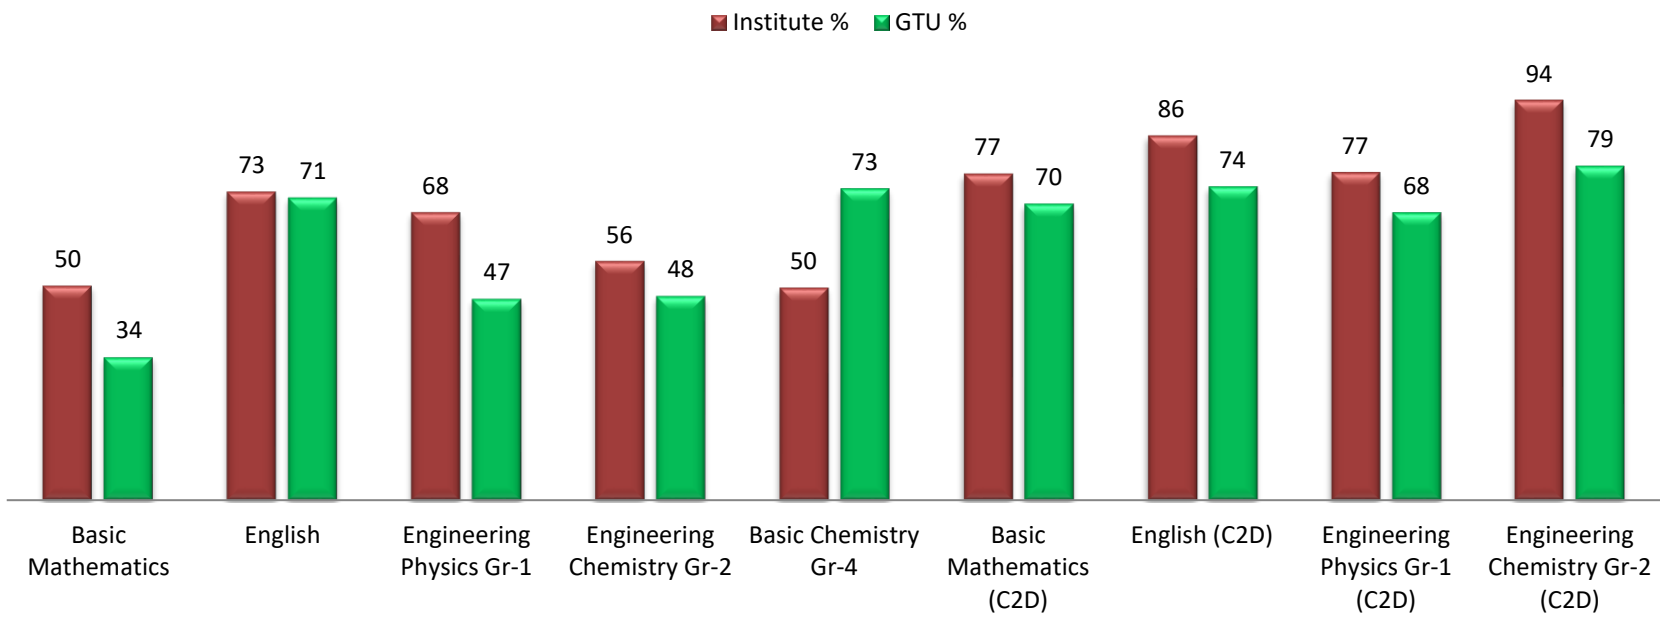

Dr. S. & S. S. Ghandhy College of Engg. & Tech., Surat
Science & Humanities Department
First Year Result Analysis-Term-191 Sem-1 (2019-20)