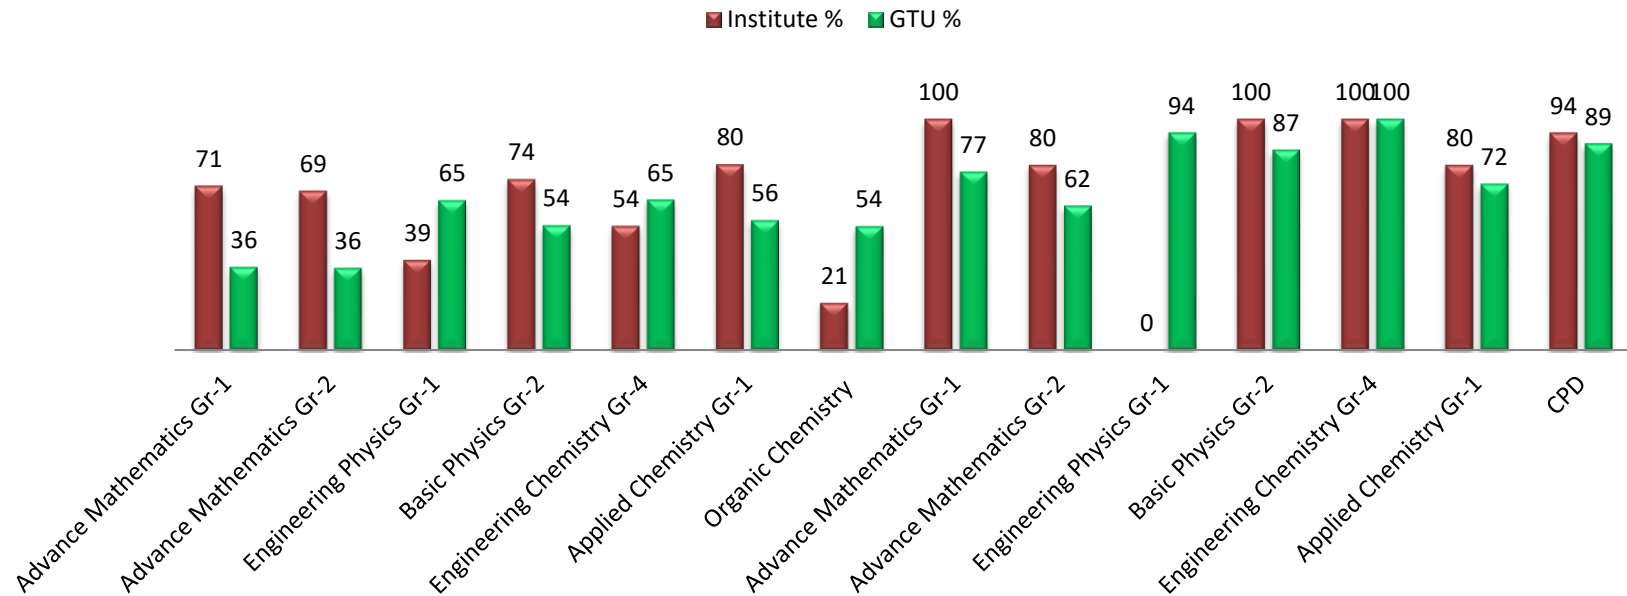

Dr. S. & S. S. Gandhi College of Engg. & Tech., Surat
Science & Humanities Department
First Year Result Analysis-Term-172 Sem-2 (2017-18)